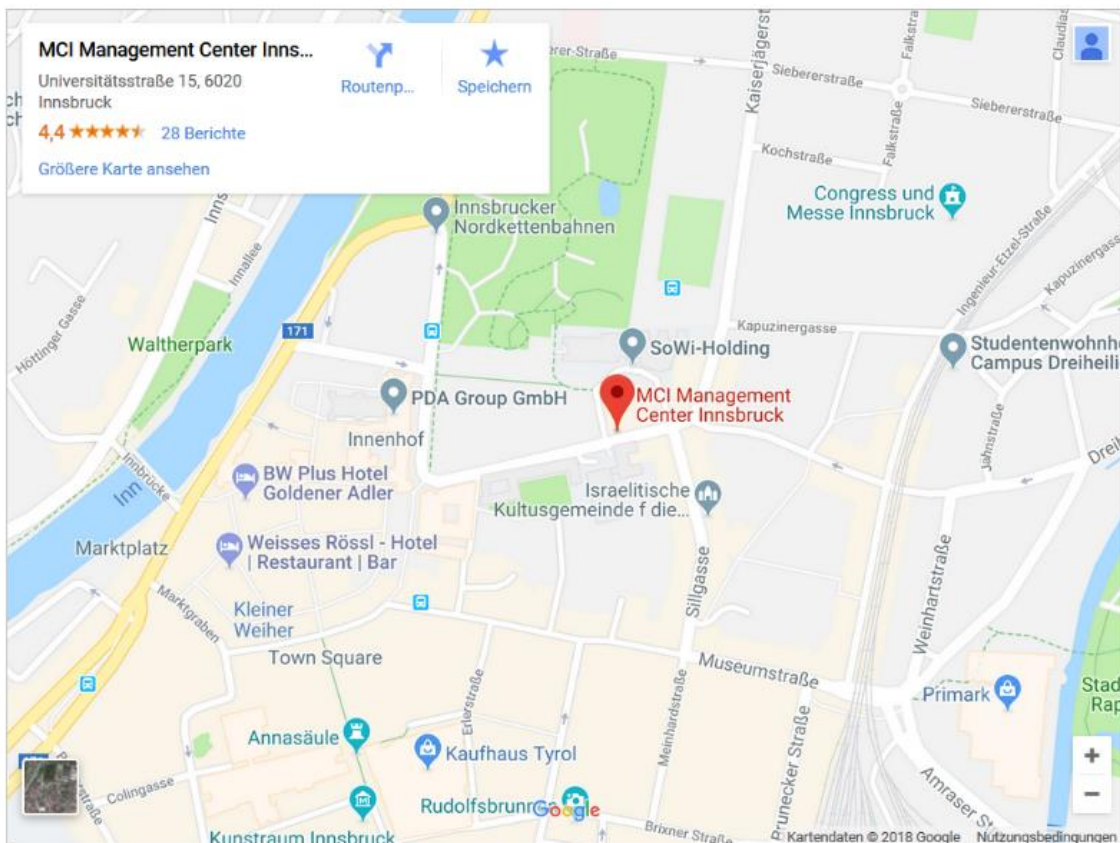

Conference Venue

MCI Management Center Innsbruck

Campus Universitätsstraße 15, 6020 Innsbruck, Austria

Durch das Einbetten dieser Karte stimmst du den [Nutzungsbedingungen](#) zu.

Travelling

- Via Airport Innsbruck (LOWI), Bus 4123 (direction Schwaz EKZ Interspar), every 40 min, exist at stop "Haus der Begegnung" (8-minute walk to MCI) / or by Taxi direct to MCI (approx. 25 Euro)
- Via Train to Innsbruck Main Station, Bus 4127 (direction Wattens Kristallwelten), exit at stop "Innsbruck Congress/Hofburg" (4-minute walk to MCI) / or 11-minute walk to MCI (900m) (instead of public transport)
- Via Car on Highway A12, take exit "Innsbruck Mitte" (coming-in eastbound) or "Innsbruck West" (coming-in westbound)

Accommodation

Hotel Grauer Bär (****)

right beside conference venue

http://www.grauer-baer.at/en/home_grauer_baer_innsbruck_hotel

<https://www.google.de/maps/place/Hotel+Grauer+B%C3%A4r/@47.2692473,11.3953437,17z/data=!3m1!4b1!4m7!3m6!1s0x479d6bfc185d925b:0x94c2aa59180cc75c15m1!1s2018-06-11!8m2!3d47.2692473!4d11.3975324>

Hotel Austria Trend Congress (****)

(10-minute walk from conference venue)

<https://www.austria-trend.at/en/hotels/congress-innsbruck>

<https://www.google.de/maps/place/Austria+Trend+Hotel+Congress+Innsbruck/@47.2673409,11.393189,15.5z/data=!4m20!1m12!4m11!1m3!2m2!1d11.3984388!2d47.2692971!1m6!1m2!1s0x479d6c0757bc861d:0x9a2558a26603a888!2sAustria+Trend+Hotel+Congress+Innsbruck,+Rennweg+12a,+6020+Innsbruck!2m2!1d11.3974929!2d47.2745556!3m6!1s0x479d6c0757bc861d:0x9a2558a26603a888!5m1!1s2018-07-01!8m2!3d47.2745556!4d11.3974929>

Hotel Weißes Kreuz (***)

(5-minute walk from conference venue, in the middle of the old city, next to "Goldenes Dachl")

https://uk.hotels.com/ho290524/altstadthotel-weisses-kreuz-innsbruck-austria/?locale=en_GB&pos=HCOM_UK